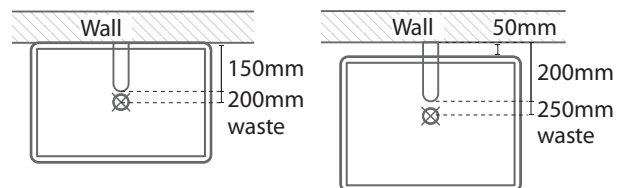

## Sink round 40 x 40 cm

Our handcrafted concrete sink offers industrial chic and durability. Each piece is uniquely molded and built to last, adding a raw beauty to any bathroom. Make a statement with our one-of-a-kind sink.

### SPECIFICATIONS

MATERIAL	UHP Concrete
FINISH	Matte / Low Sheen
WEIGHT	15kg (33lbs)
DIMENSIONS	L400mm x W 400mm x H120mm (L15.75in x W15.75in x H4.72in)
BOWL CAPACITY	11.8L (4.7gal)
TAP HOLE	N/A
OVERFLOW AVAILABLE	N/A
WASTE RQD	32mm or 40mm Standard (not provided by Nood)
WARRANTY	24 months
WASTE HOLE SIZE	45 mm Standard
WALL THICKNESS	10mm
WALL HANG RQD	N/A
NOTES	Delivered as 1 piece, sink.

All dimensions are estimate. We suggest waiting until receiving our basins before cutting holes in cabinetry items. Colours of concrete may vary slightly.

### AVAILABLE COLOURS

400 mm

120 mm